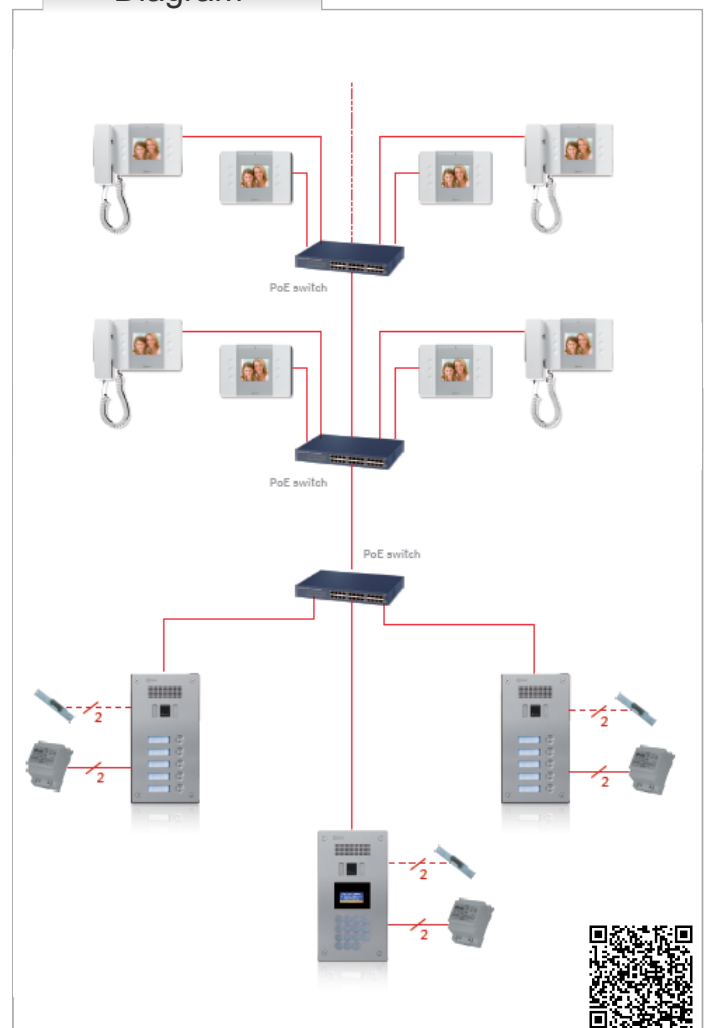

Description

M201 video monitor is a full IP solution for the communication in luxury Homes, Residential buildings, Condominiums or Office buildings.

Thanks to its technology and Peer2Peer facilities M201 monitors do not require any server on the installation.

The protocol of communication is TCP/IP which makes possible to be connected to a LAN together with other IP devices in the same installation. The system never becomes busy thanks to the multi-channel feature.

Features

- Image memory up to 50 pictures.
- Intercommunication between apartments.
- Call transfer to concierge or other monitor.
- Call to concierge and panic call function.
- Door Bell input tone dry contact integrated.
- 3Vdc Output for call signal repeat.
- Self-activation up to 20 door entry panels.
- DDA compliance: visual info & hearing loop.
- Connector RJ-45 fast and secure installation.
- 6 function push buttons.
- Standard Ethernet LAN, PoE powered.

Options

SOB-M
Desktop adaptor

8-200/201
Surface mount adaptor

Diagram

Due to continuous product improvement, all colors, sizes, materials, finishes and specifications are subject to change without notice.